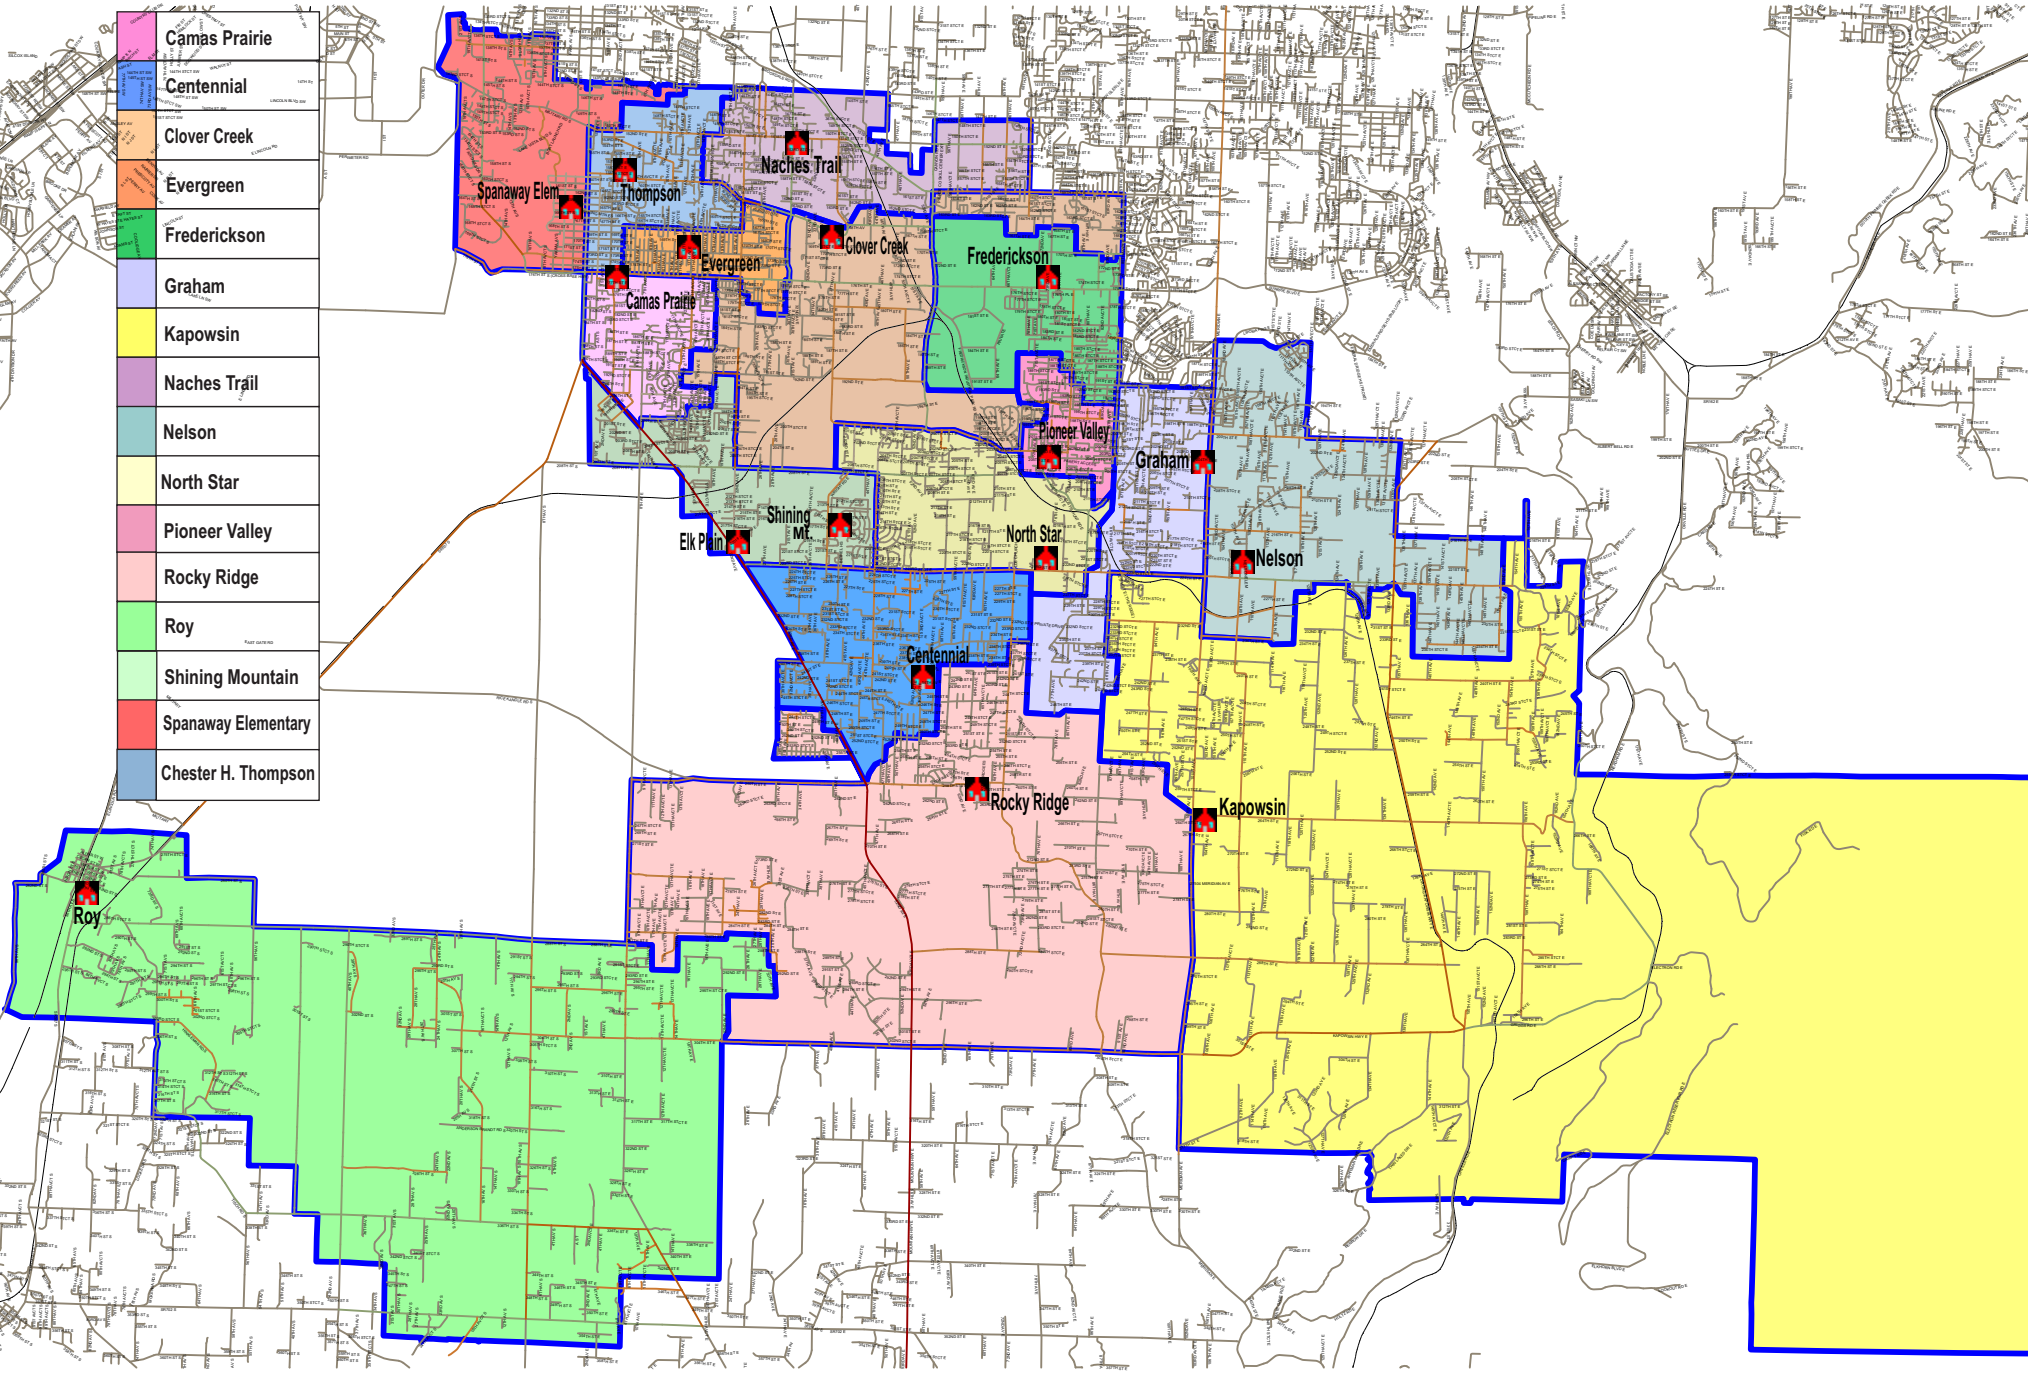

Elementary School Boundaries

(Effective September 2013)

	Camas Prairie
	Centennial
	Clover Creek
	Evergreen
	Frederickson
	Graham
	Kapowsin
	Naches Trail
	Nelson
	North Star
	Pioneer Valley
	Rocky Ridge
	Roy
	Shining Mountain
	Spanaway Elementary
	Chester H. Thompson