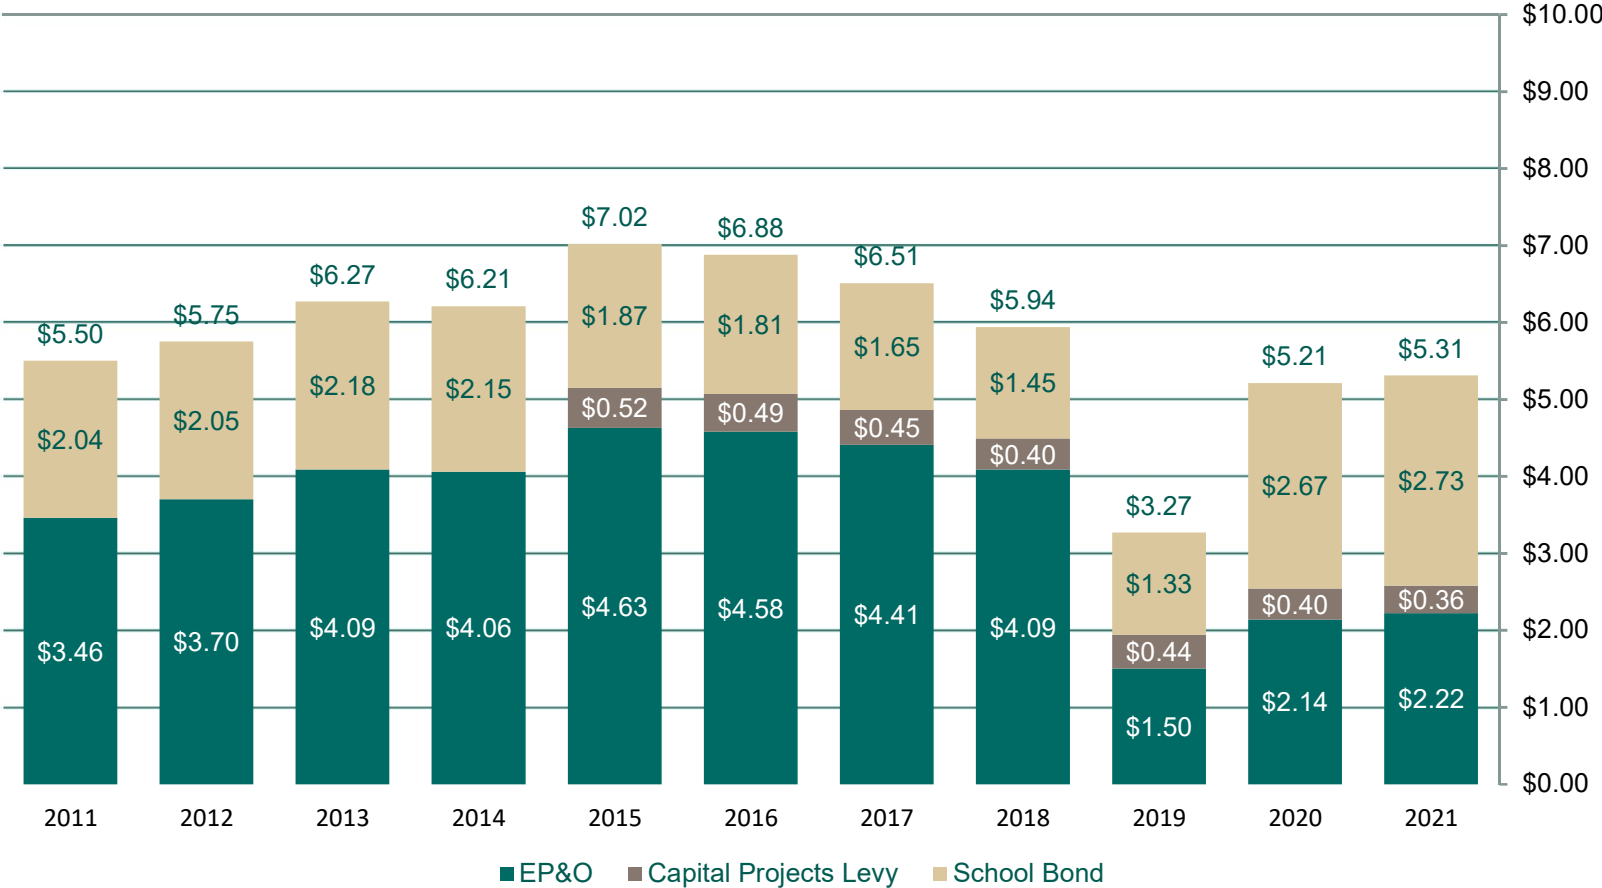

School Tax Rate History

Bethel School District
Tax Rates/\$1,000

School Tax Rate History

Bethel School District
Tax Rates/\$1,000 (w/ State Schools Tax)